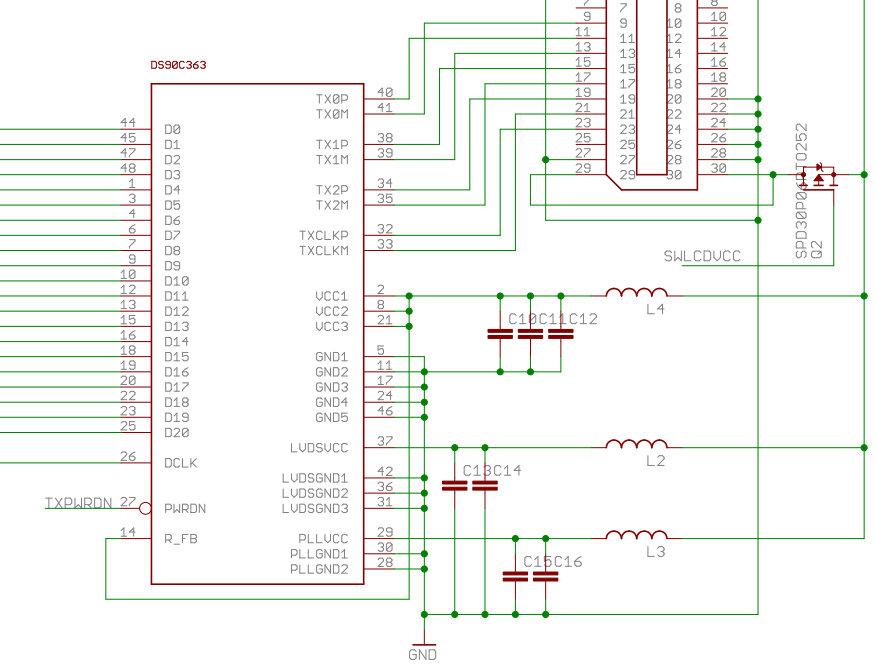

Copyright Matt Evans 3 July 2010
 Licenced under the GPL

TITLE: lcdbrd

Document Number: REV: 2

Date: 10/04/2011 12:07 Sheet: 1/1

- H1 MOUNT-HOLE2.8
- H2 MOUNT-HOLE2.8