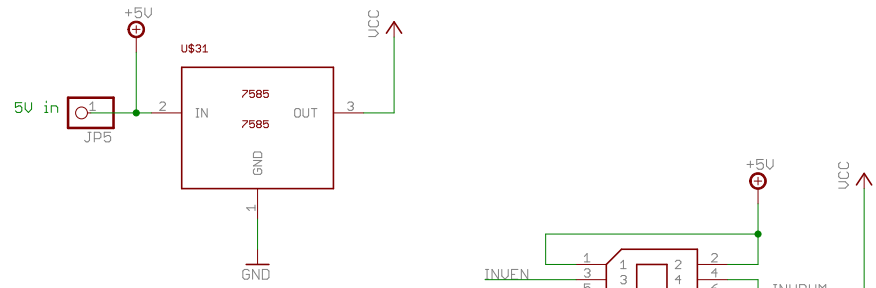

Copyright Matt Evans 3 July 2010
 Licenced under the GPL

TITLE: lcdbrd

Document Number: REV: 2

Date: 10/04/2011 12:07 Sheet: 1/1

- H1 MOUNT-HOLE2.8
- H2 MOUNT-HOLE2.8