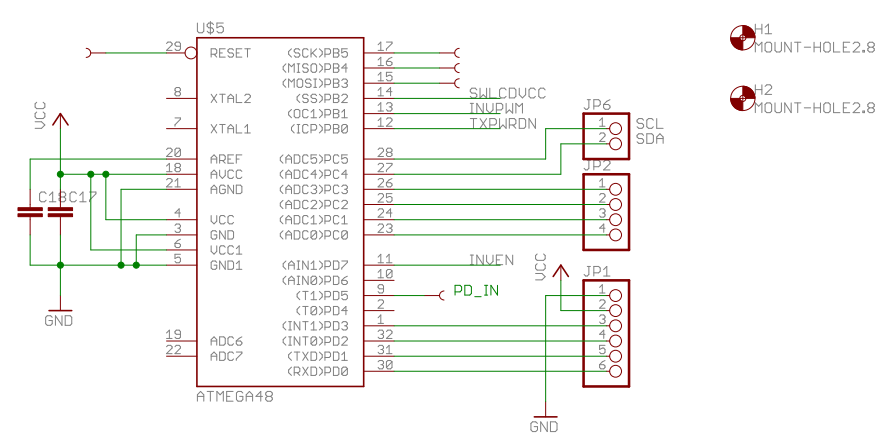

Copyright Matt Evans 3 July 2010
 Licenced under the GPL

TITLE: lcdbrd

Document Number: REV: 2

Date: 10/04/2011 12:07 Sheet: 1/1

- H1 MOUNT-HOLE2.8
- H2 MOUNT-HOLE2.8