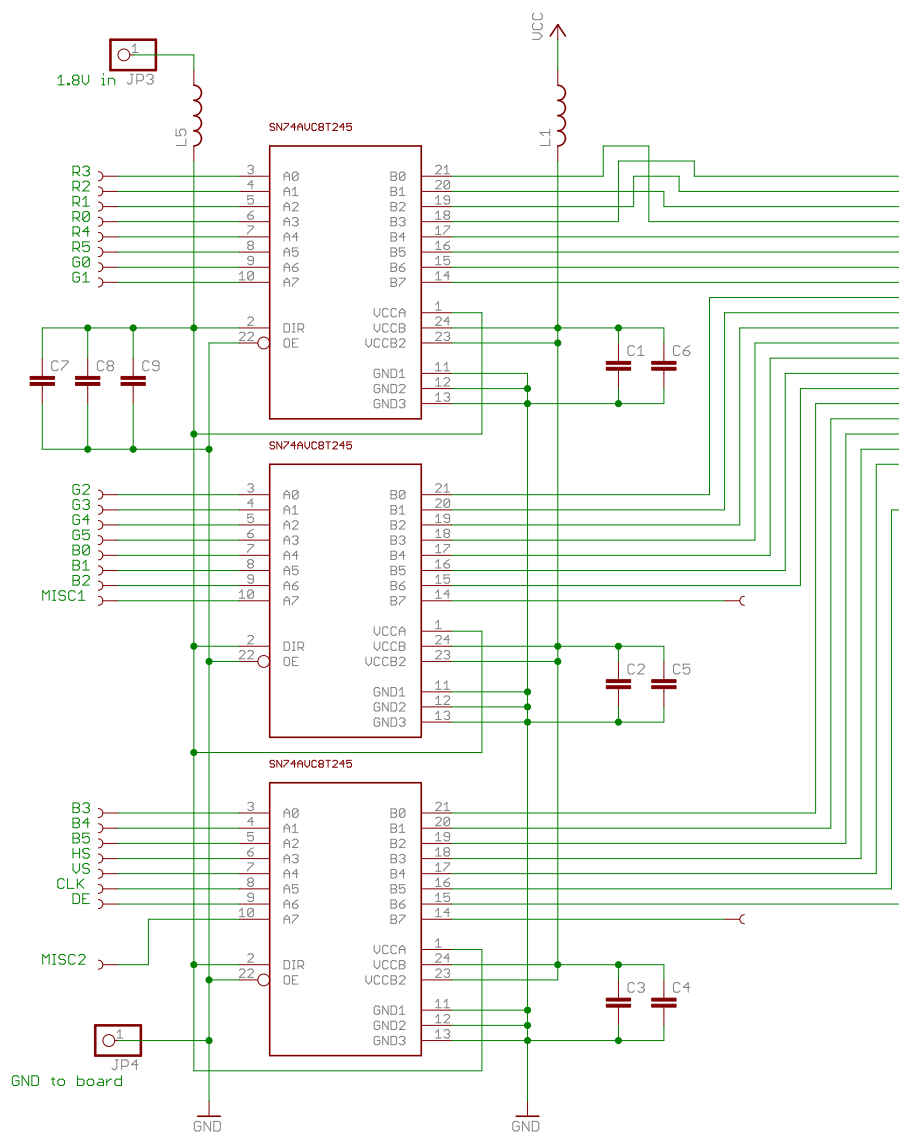

Copyright Matt Evans 3 July 2010
 Licenced under the GPL

TITLE: lcdbrd

Document Number: REV: 2

Date: 10/04/2011 12:07 Sheet: 1/1

- H1 MOUNT-HOLE2.8
- H2 MOUNT-HOLE2.8